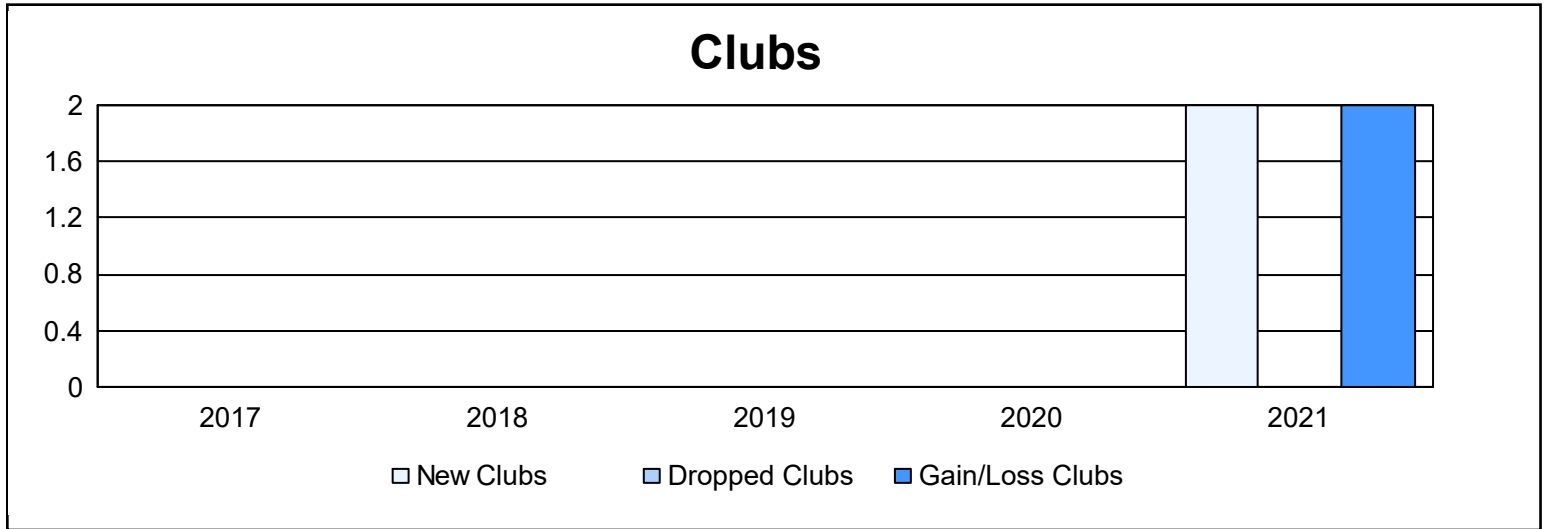

Year	New Clubs	Dropped Clubs	Gain/Loss Clubs	New Members	Charter Members	Reinstate Members	Transfer Members	Total Member Added	Total Members Dropped	Gain/Loss Members
2016-2017	0	0	0	133	0	12	6	151	147	4
2017-2018	0	0	0	99	0	9	4	112	131	-19
2018-2019	0	0	0	109	0	6	8	123	161	-38
2019-2020	0	0	0	131	0	1	3	135	123	12
2020-2021	2	0	2	38	52	14	7	111	116	-5
<b>Average</b>	<b>0</b>	<b>0</b>	<b>0</b>	<b>102</b>	<b>10</b>	<b>8</b>	<b>6</b>	<b>126</b>	<b>136</b>	<b>-9</b>

### Membership Composition June 2021 Cumulative