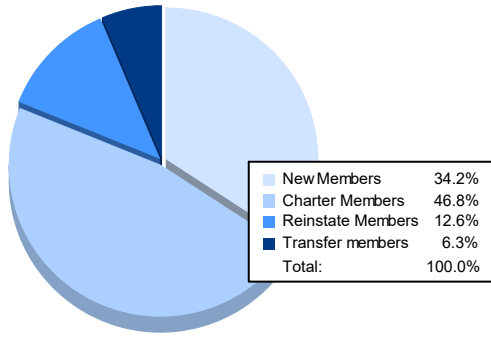

Year	New Clubs	Dropped Clubs	Gain/Loss Clubs	New Members	Charter Members	Reinstate Members	Transfer Members	Total Member Added	Total Members Dropped	Gain/Loss Members
2016-2017	0	0	0	133	0	12	6	151	147	4
2017-2018	0	0	0	99	0	9	4	112	131	-19
2018-2019	0	0	0	109	0	6	8	123	161	-38
2019-2020	0	0	0	131	0	1	3	135	123	12
2020-2021	2	0	2	38	52	14	7	111	116	-5
<b>Average</b>	<b>0</b>	<b>0</b>	<b>0</b>	<b>102</b>	<b>10</b>	<b>8</b>	<b>6</b>	<b>126</b>	<b>136</b>	<b>-9</b>

### Membership Composition June 2021 Cumulative