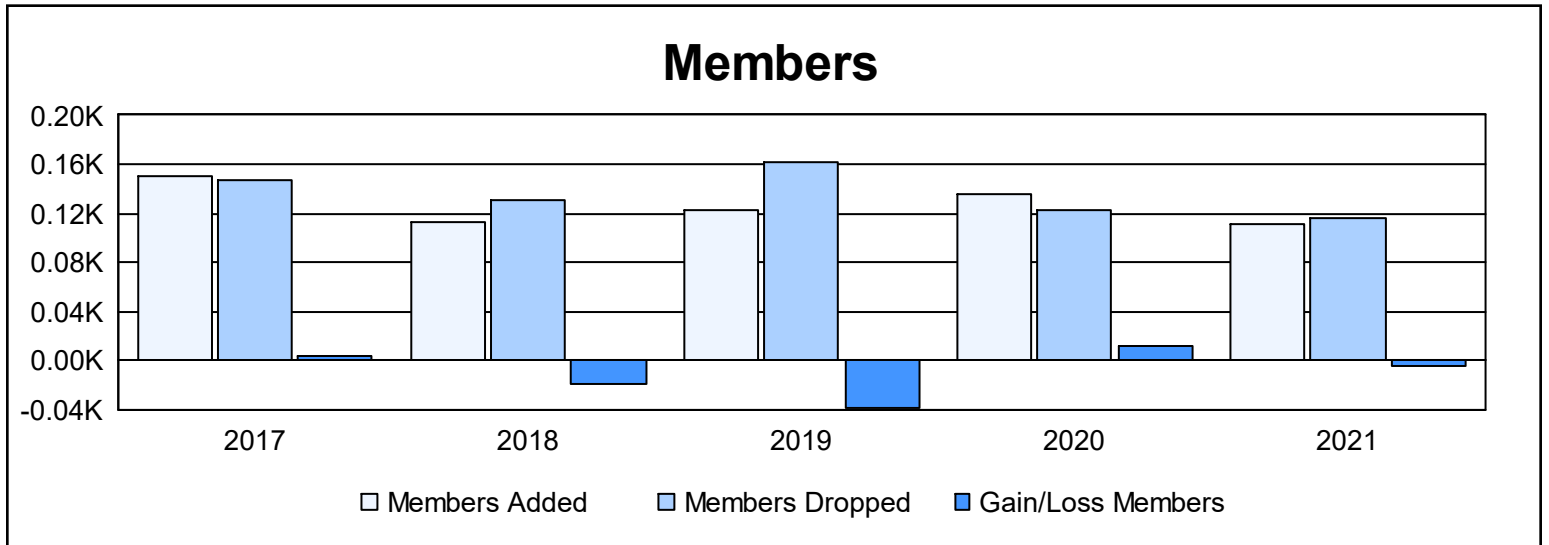

Year	New Clubs	Dropped Clubs	Gain/Loss Clubs	New Members	Charter Members	Reinstate Members	Transfer Members	Total Member Added	Total Members Dropped	Gain/Loss Members
2016-2017	0	0	0	133	0	12	6	151	147	4
2017-2018	0	0	0	99	0	9	4	112	131	-19
2018-2019	0	0	0	109	0	6	8	123	161	-38
2019-2020	0	0	0	131	0	1	3	135	123	12
2020-2021	2	0	2	38	52	14	7	111	116	-5
<b>Average</b>	<b>0</b>	<b>0</b>	<b>0</b>	<b>102</b>	<b>10</b>	<b>8</b>	<b>6</b>	<b>126</b>	<b>136</b>	<b>-9</b>

### Membership Composition June 2021 Cumulative